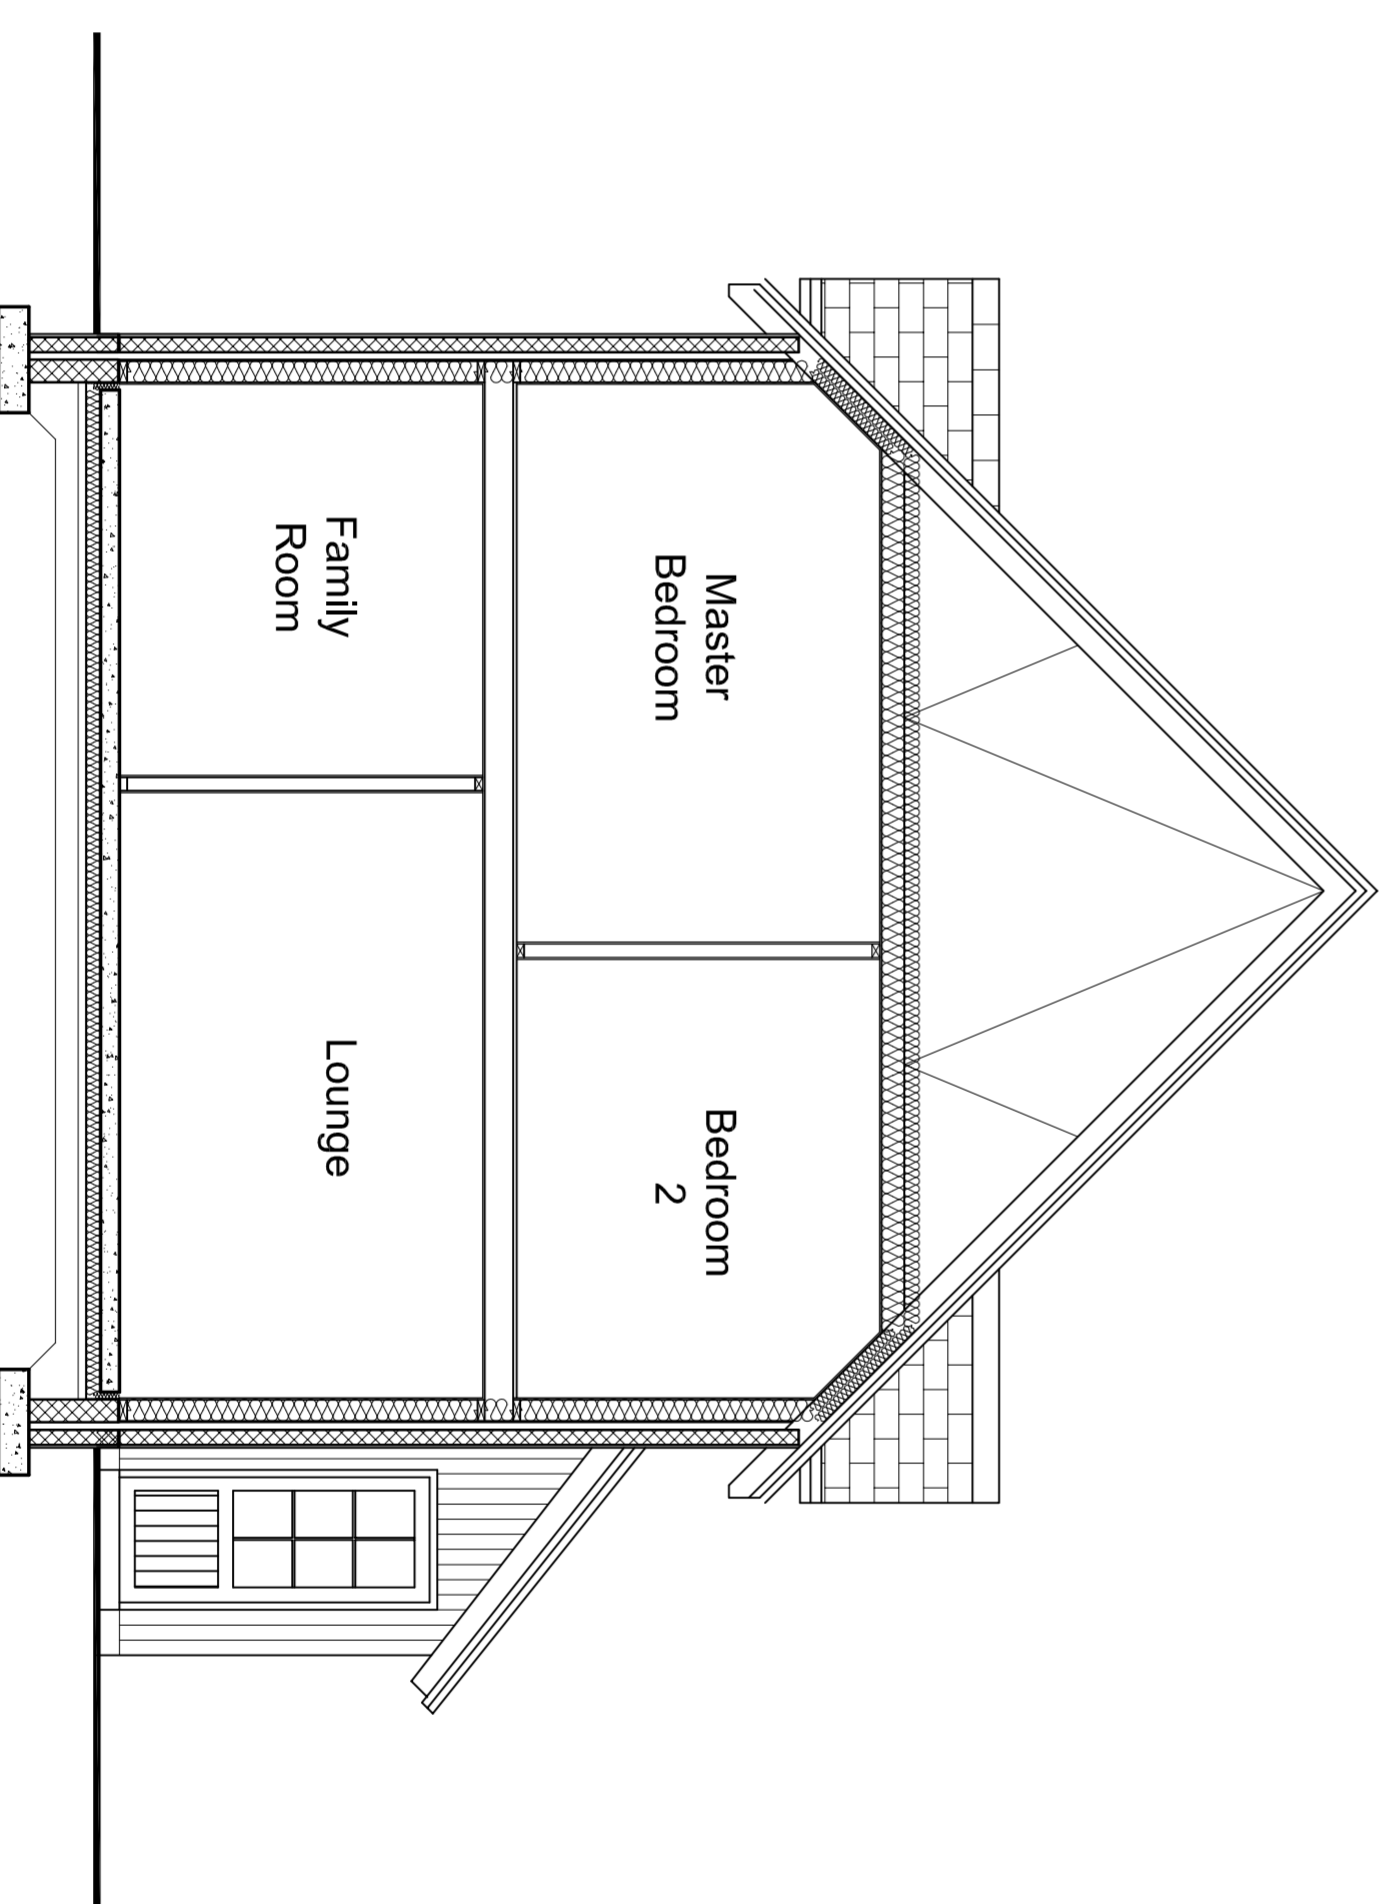

HOUSE TYPE D REAR ELEVATION

HOUSE TYPE D GABLE ELEVATION
(GABLE PORCH)

HOUSE TYPE D SECTION

1 : 50