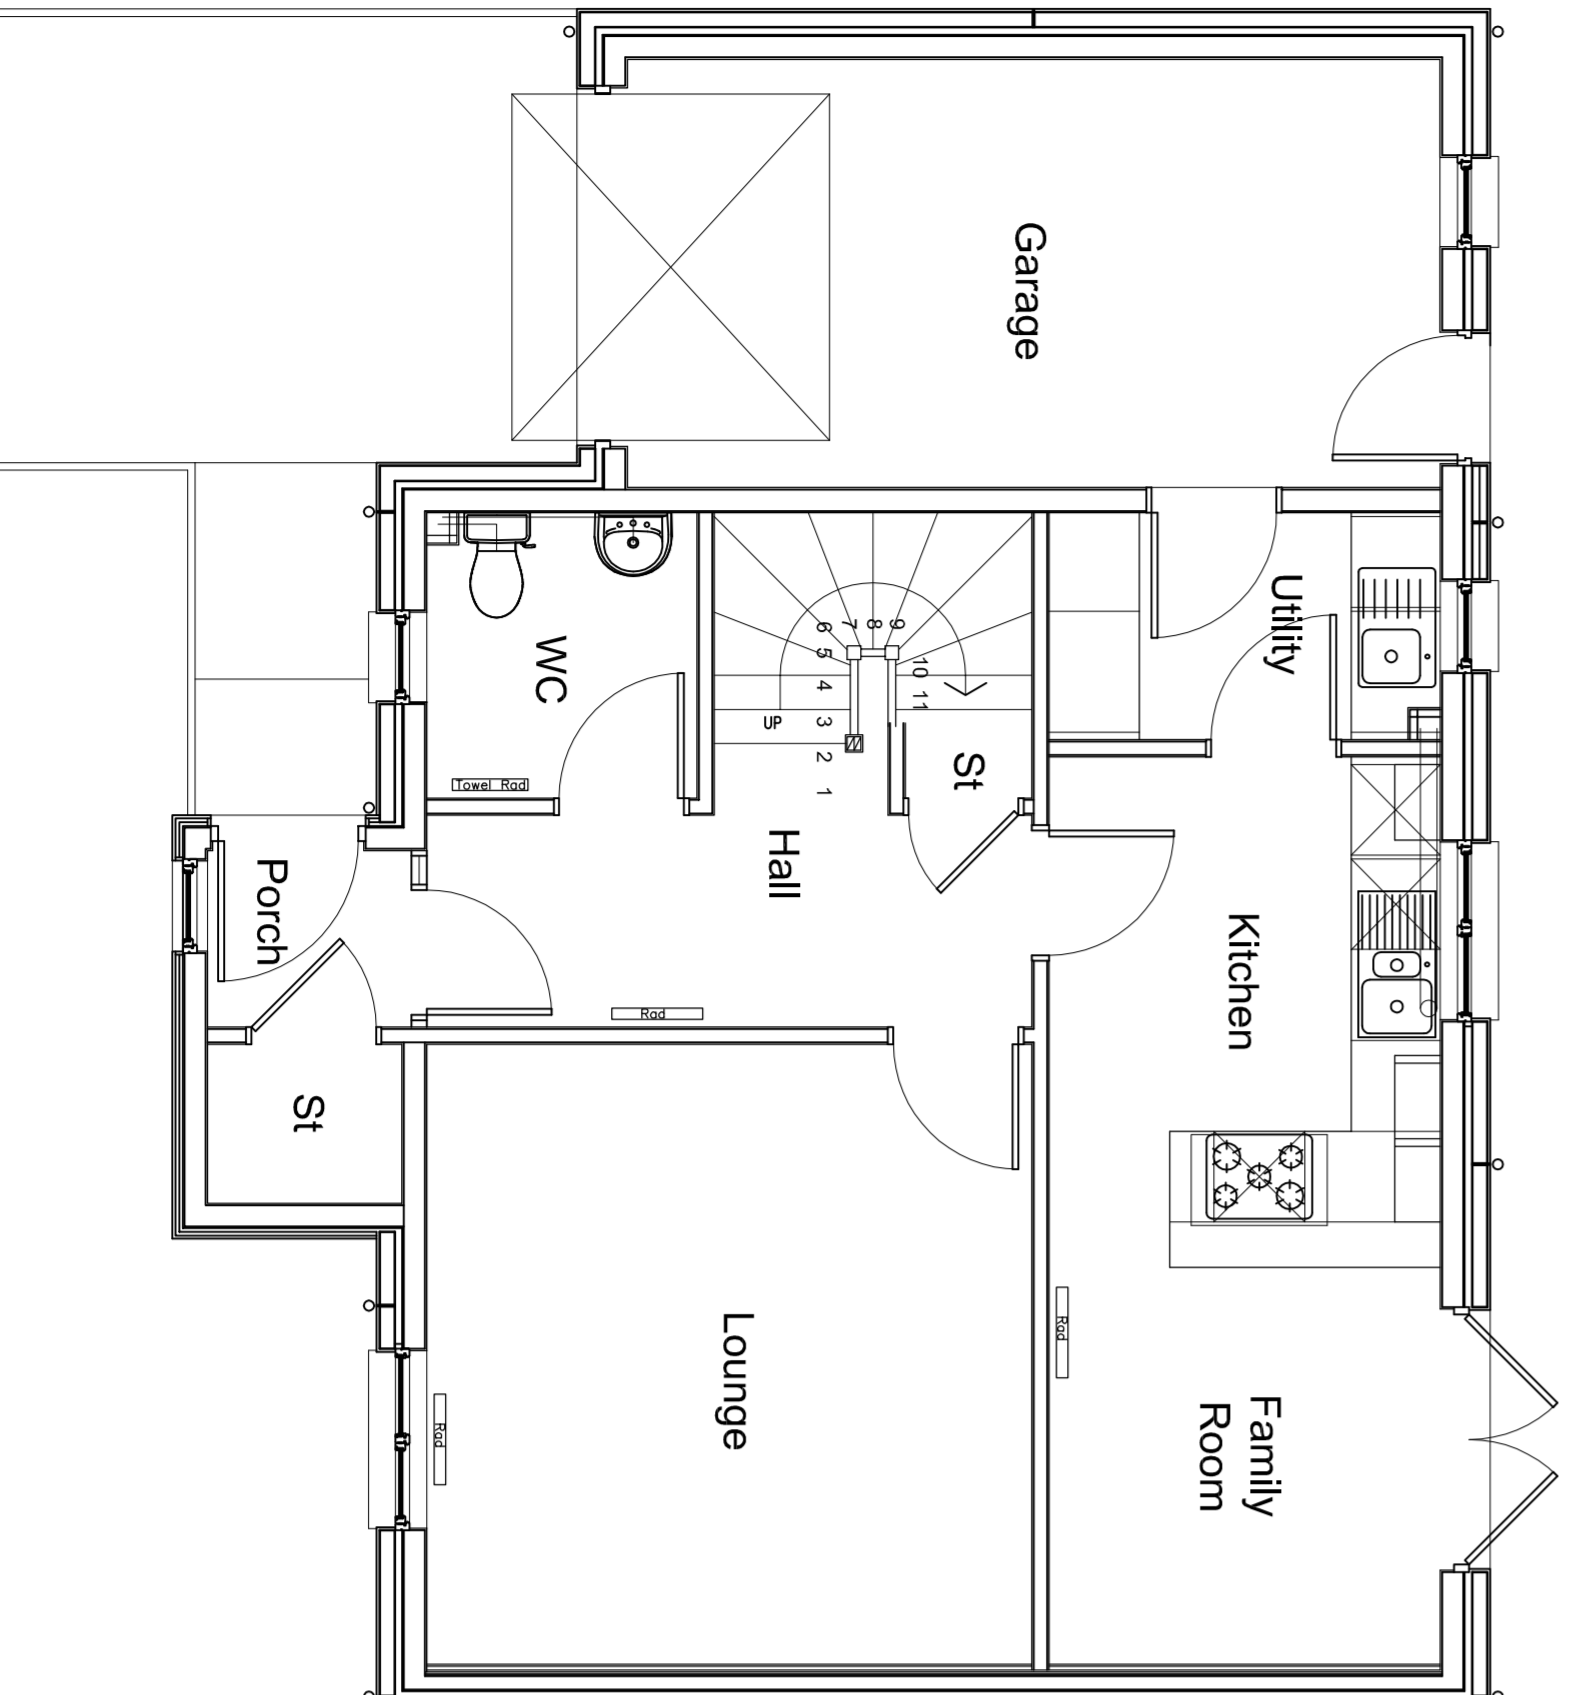

HOUSE TYPE D GROUND FLOOR PLAN